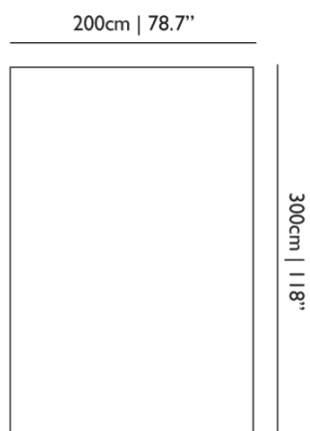

Detailing

Revolutionary printing technology creates an endless mix of colours, playful illusions of depth and photo-realistic designs.

Colours

Maze Puglia

Maze Carpet / Rectangular 200x300

Dimensions

Product

WIDTH 300cm | 118.1"

DEPTH 200cm | 78.7"

Packaging

WIDTH 30cm | 11.8"

HEIGHT 300cm | 118.1"

CUBAGE 0.27m³ | 9.53ft³

LENGTH 30cm | 11.8"

WEIGHT 15.6kg | 34.39lbs