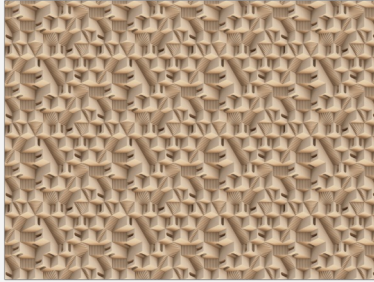

m o o o i

Maze Carpet

NOTE | FOR MOOOI CARPETS

Carpet Maze Puglia, designed by Note, has no up or down, no left or right, nor any sense of direction. It's just an intriguing mass full of opportunities. Maze Puglia's soft beige tones and captivating pattern radiate Mediterranean minimalism. Note started the creative process with a three-dimensional puzzle, building sculptures in non-directional ways. Maze Puglia is the perfect carpet for admirers of the works of M. C. Escher.

Detailing

Revolutionary printing technology creates an endless mix of colours, playful illusions of depth and photo-realistic designs.

Colours

Maze Puglia

Maze Carpet / Rectangular 200x300

Dimensions

Product